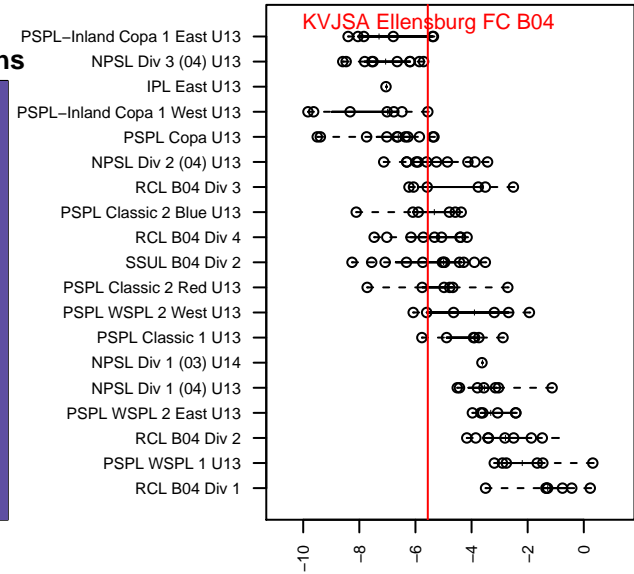

**attack and defense rating
relative to others at age
and all opponents in last 13 months**