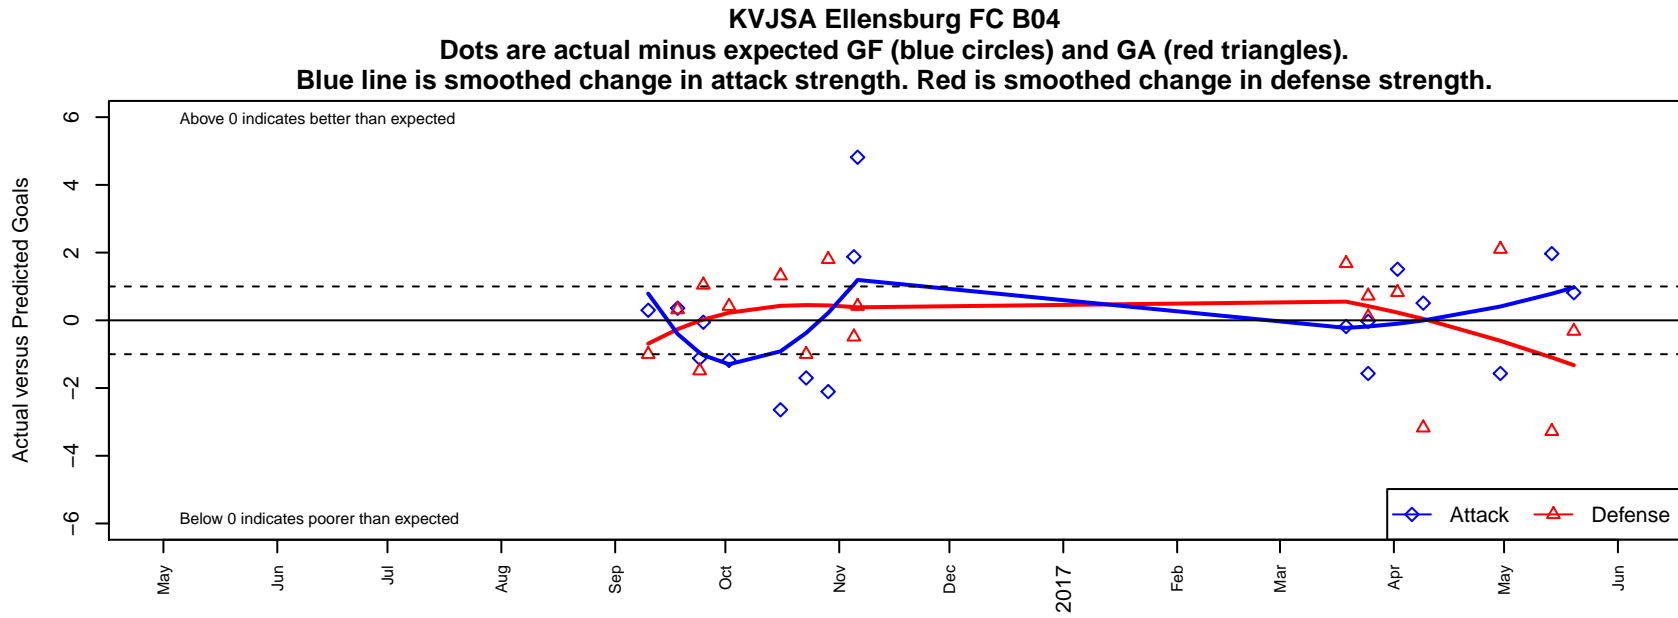

**attack and defense variance (black dot)
relative to other teams
and top 10 in region**

**attack and defense rating
relative to others at age
and all opponents in last 13 months**

KVJSA Ellensburg FC B04

Kittitas Valley Junior SA
Ellensburg, WA
B04 total strength=735
attack=1.2 defense=0.53
fall league = PSPL–Inland Copa 1 West U13
spr league = Spr PSPL–Inland Copa Classic U

alt names used:
KVJSA Ellensburg FC Boys U12
KVJSA Ellensburg FC Boys '04

Venues played:
2016 PSPL–Inland Copa 1 West U13
2016 Spr PSPL–Inland Copa Classic U13